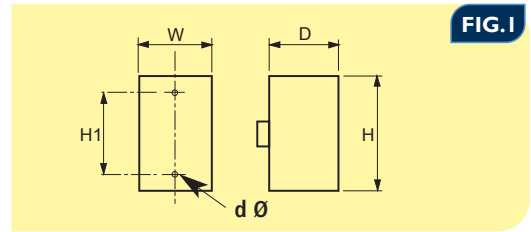

DIMENSIONS (units = mm throughout the catalogue unless stated otherwise)

Encl. Ref.	Encl. Dim.			Encl. Dim.			Cable Entries.	Line Drg.
	H	W	D	H1	W1	d		
KSAV	120	85	90	110	-	4.2	4 x 20/25mm k'outs	Fig. 1
KLCV	190	100	93	178	-	5.6	4 x 20/25mm k'outs	Fig. 1
KLD	250	145	107	229	124	6.5	4 x 25/40mm k'outs	Fig. 2
KLDV	250	145	107	229	124	6.5	4 x 25/40mm k'outs	Fig. 2
STE	280	190	180	254	164	7	2 x gland plates	Fig. 2
ST2	280	190	130	254	164	7	2 x gland plates	Fig. 2
ST3	380	280	180	354	254	7	2 x gland plates	Fig. 2
ST4	560	380	180	534	354	7	2 x gland plates	Fig. 2