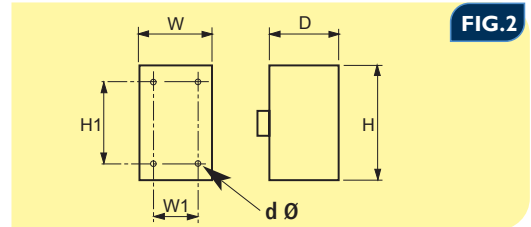

DIMENSIONS (units = mm throughout the catalogue unless stated otherwise)

Encl. Ref.	Encl. Dim.			Encl. Dim.			Cable Entries.	Line Drg.
	H	W	D	H1	W1	d		
KSAV	120	85	90	110	-	4.2	4 x 20/25mm k'outs	Fig. 1
KLCV	190	100	93	178	-	5.6	4 x 20/25mm k'outs	Fig. 1
KLD	250	145	107	229	124	6.5	4 x 25/40mm k'outs	Fig. 2
KLDV	250	145	107	229	124	6.5	4 x 25/40mm k'outs	Fig. 2
STE	280	190	180	254	164	7	2 x gland plates	Fig. 2
ST2	280	190	130	254	164	7	2 x gland plates	Fig. 2
ST3	380	280	180	354	254	7	2 x gland plates	Fig. 2
ST4	560	380	180	534	354	7	2 x gland plates	Fig. 2